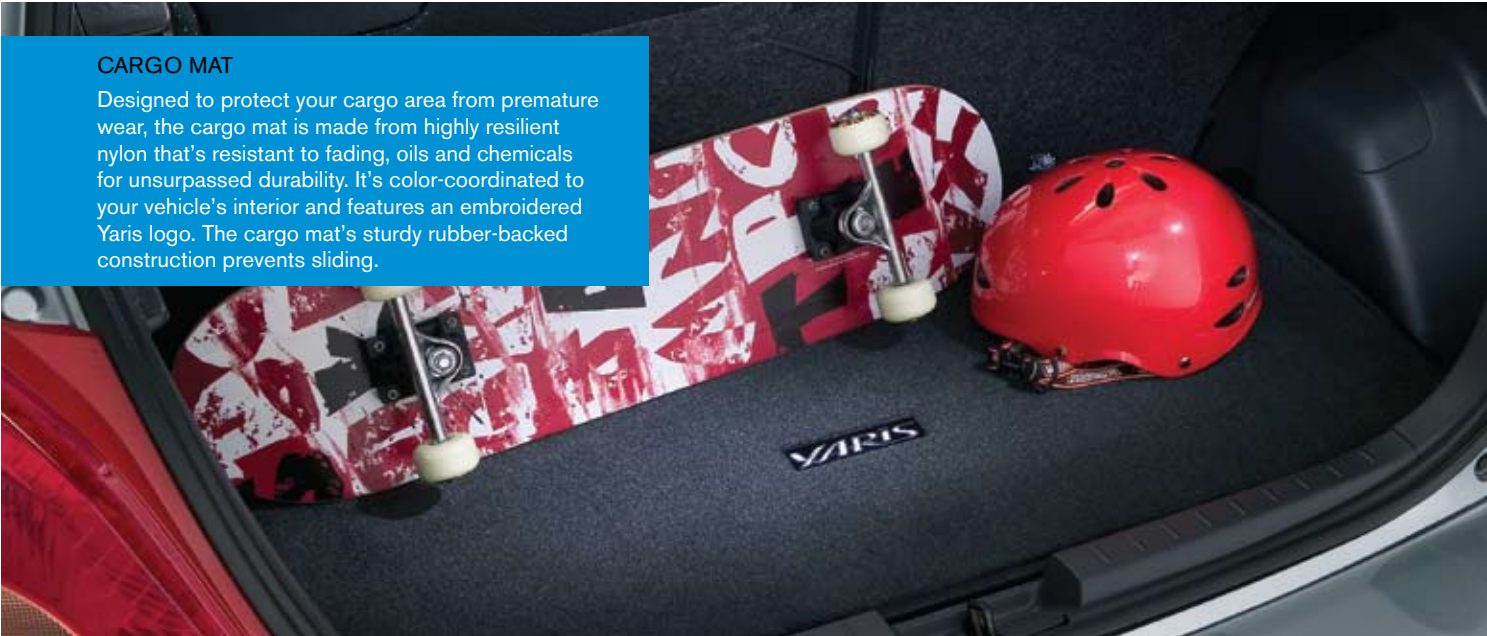

CARGO TOTE

The collapsible soft-sided cargo tote is designed to hold a variety of smaller everyday items, helping to ensure they don't shift around or tip over in your cargo area. For added convenience, the tote includes removable plastic divider panels that hold items upright. It also features two carrying handles for easy loading and unloading, folds flat when not in use, and pops up easily when needed.